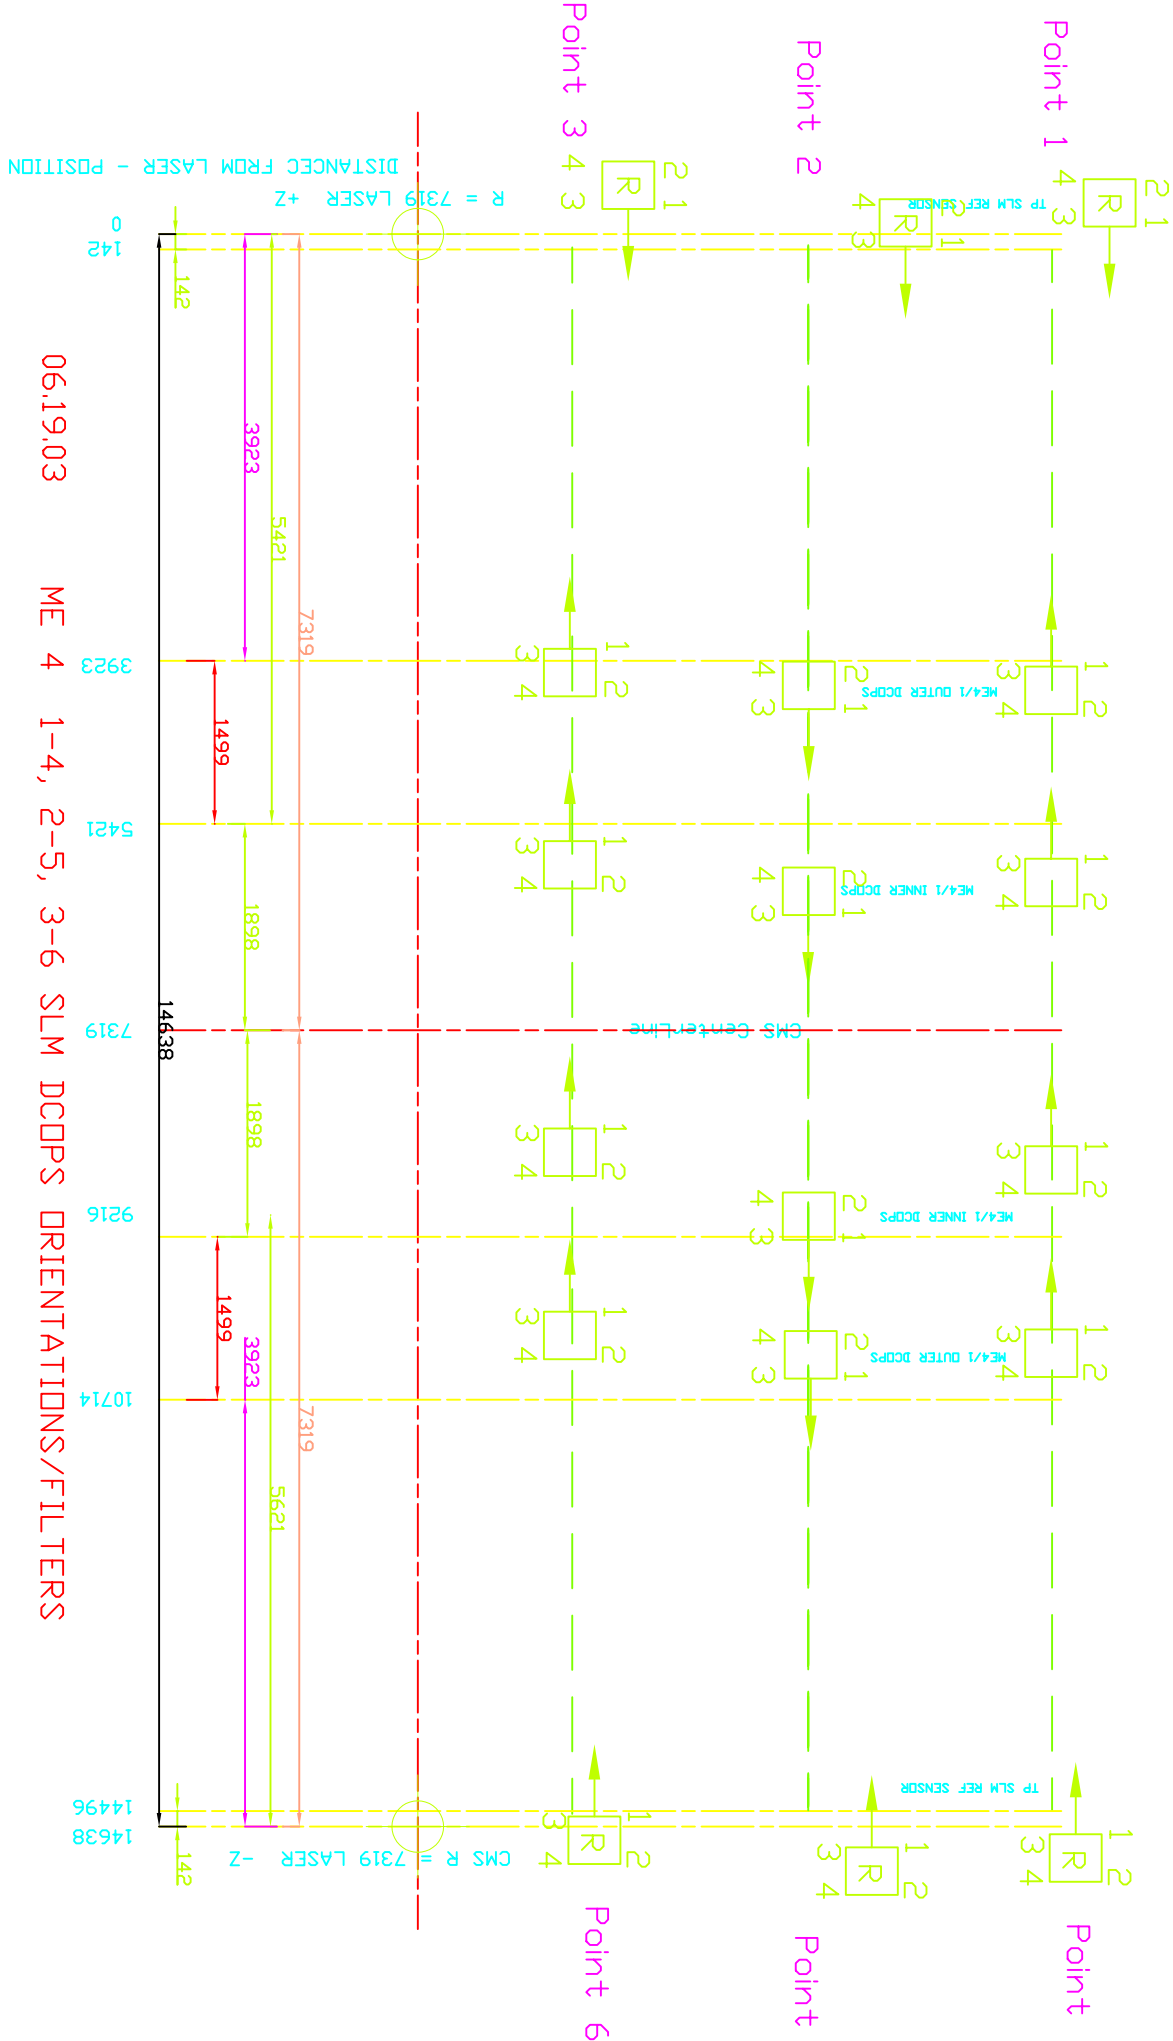

①⑦

③⑥

④⑤

⑤④

⑥③

⑦①

### FILTER ATTENUATION

### ME 4 SLM CONFIGURATIONS

06.19.03

ME 4

1-4,

2-5,

3-6

SLM

DCOPS

ORIENTATIONS/FILTERS