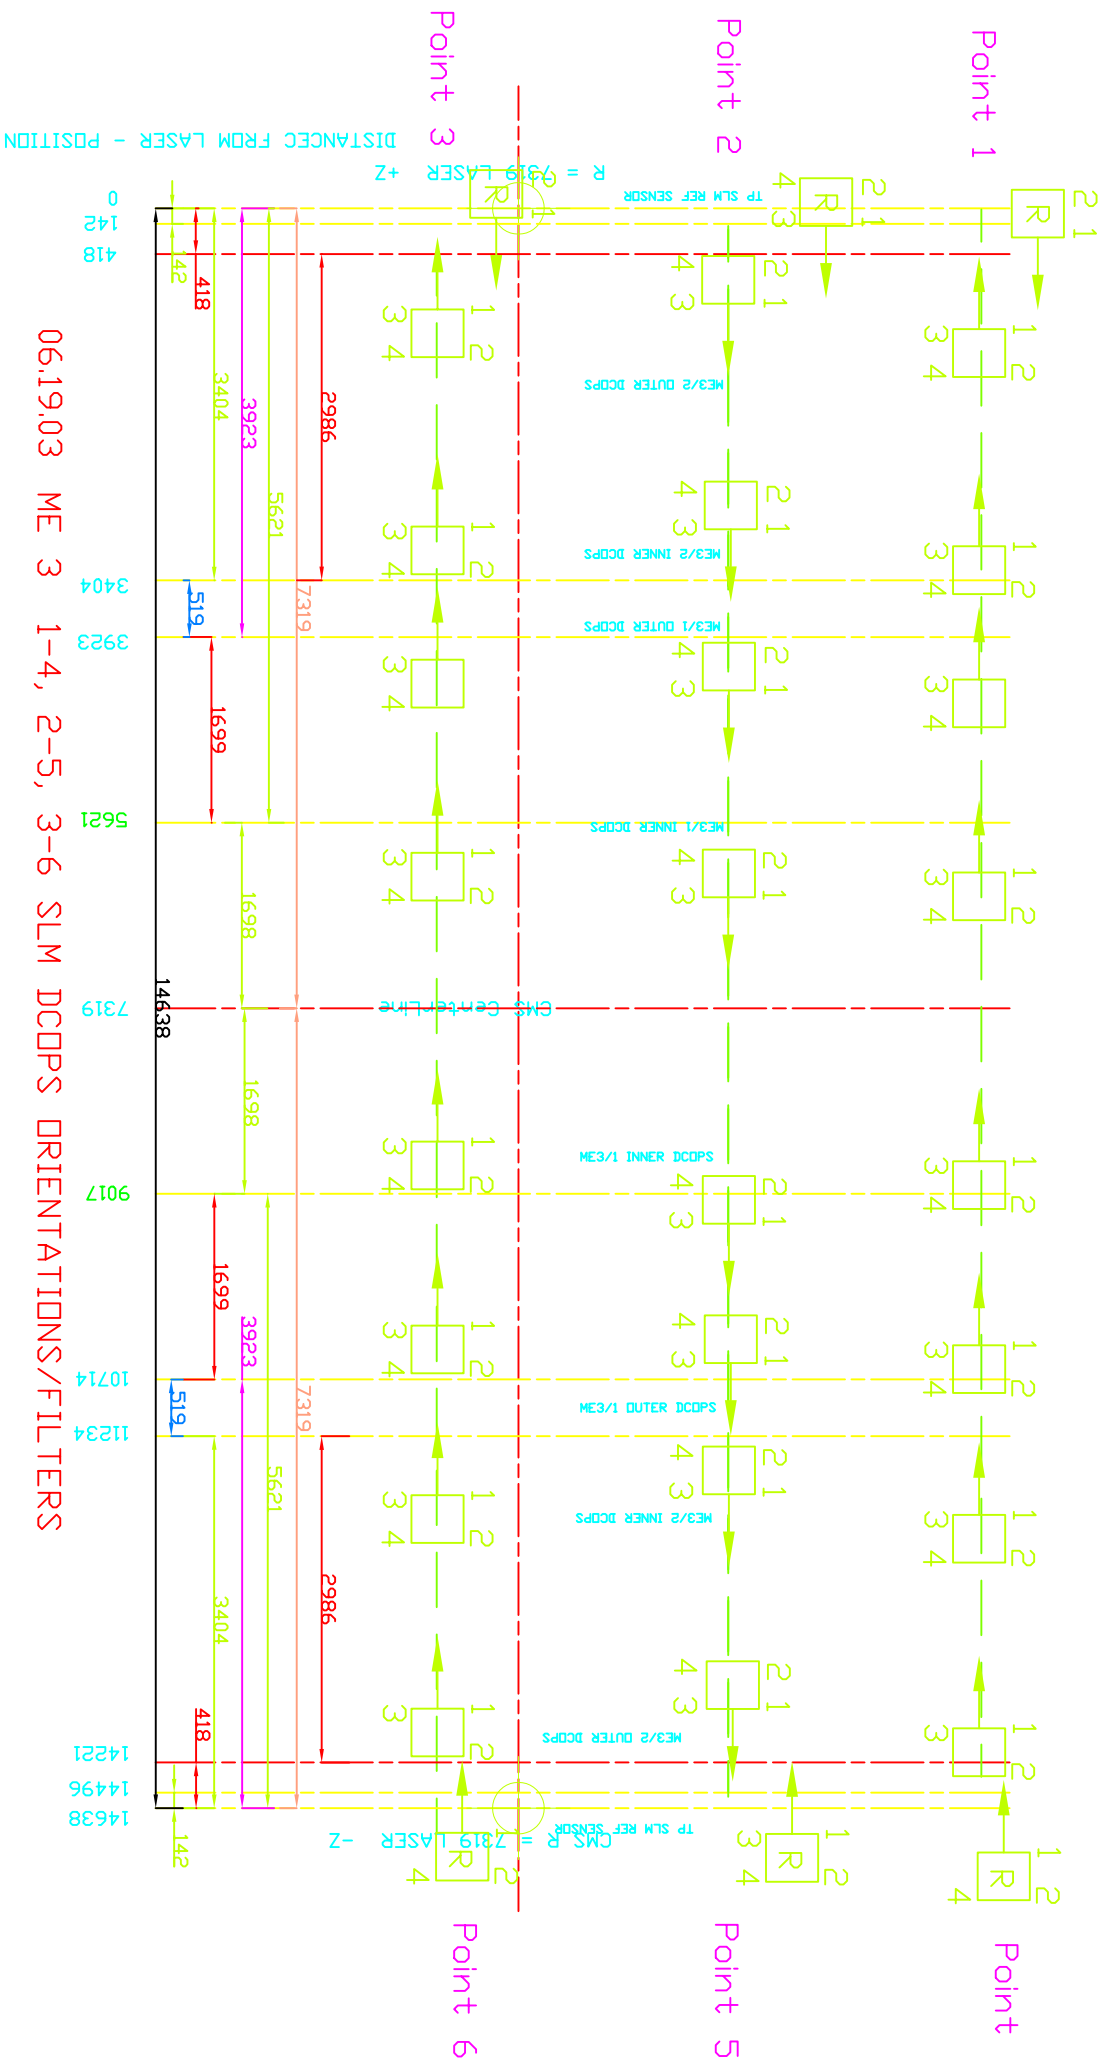

- 17
- 27
- 36
- 36
- 45
- 54
- 63
- 63
- 72
- 71

FILTER ATTENUATION

ME 3, ME-2 SLM CONFIGURATIONS

06.19.03 ME 3 1-4, 2-5, 3-6 SLM DCOPS ORIENTATIONS/FILTERS